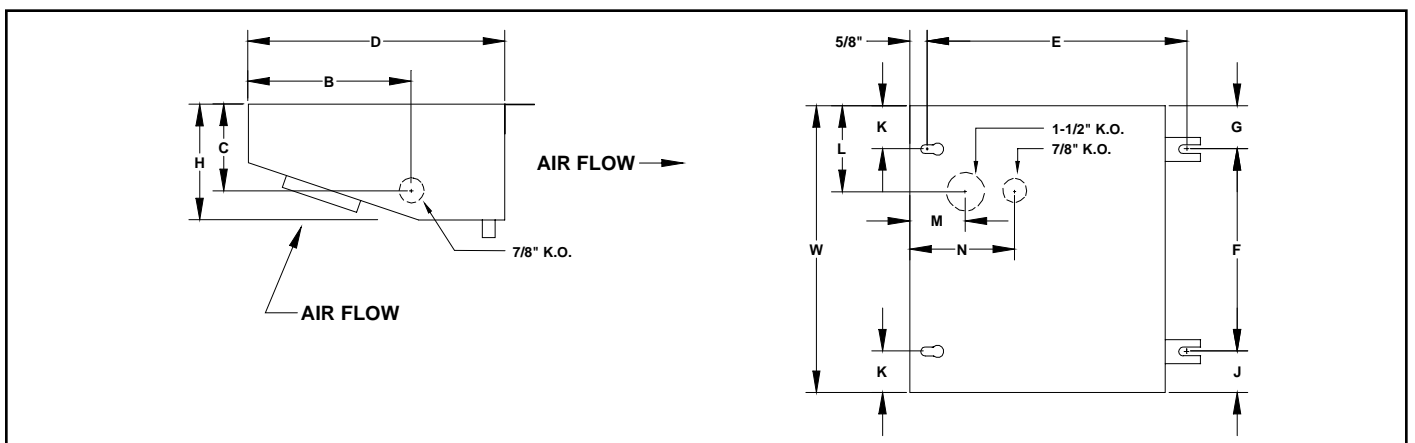

## Reach-In Unit Cooler

**Electric Defrost**  
Publication No. H109.0  
June, 2006

The "SLE" product line offers eight electric defrost models. Typical installations include; glass display and solid door uprights, walk-ins, salad cases, back bars and other tight spaced enclosures requiring electric defrost.

All models are very low in height. Built with heavy gauge, textured Aluminum, they are compact and mount flush to the ceiling. Quick removal of the drain pan allows easy access to electrical and piping components. Capacity ratings are shown for -10°F evaporator temperature @ 10°TD.

### SPECIFICATIONS

MODEL	CAP. 10°TD	CFM	FAN		MOTOR AMPS		HEATER AMPS		HEATER WATTS	CONNECTIONS			WT. LBS.
			DIA.	QTY.	115V	230V	115V	230V		SUC.	LIQ.	DRAIN	
SLE15-9	900	150	6	1	0.73	0.37	3.5	1.8	400	3/8	1/2 FN	1/2 OD	16
SLE15-12	1200	180	6	1	0.73	0.37	4.4	2.2	500	3/8	1/2 FN	1/2 OD	19
SLE25-16	1600	300	6	2	1.5	0.73	6.1	3.1	700	3/8	1/2 FN	1/2 OD	23
SLE25-21	2100	450	8	2	1.2	0.6	6.1	3.1	700	1/2	1/2 FN	1/2 OD	31
SLE25-28	2800	500	8	2	1.2	0.6	7.8	3.9	900	1/2	1/2 FN	1/2 OD	39
SLE35-36	3600	750	8	3	1.8	0.9	10.4	5.2	1200	5/8	1/2 FN	1/2 OD	48
SLE45-54	5400	950	8	4	2.4	1.2	13.0	6.5	1500	5/8	1/2 FN	1/2 OD	70
SLE35-70	7000	1200	10	3	3.3	1.65	N/A	10.0	2300	7/8	1/2 FN	1/2 OD	105

### DIMENSIONS (Inches)

MODEL	W	D	H	B	C	E	F	G	J	K	L	M	N
SLE15-9	16-1/2	13-1/2	4-3/4	6-3/4	2-1/4	13-3/4	14-3/4	7/8	7/8	1	2-3/4	3	4-3/4
SLE15-12	20-1/2	13-1/2	4-3/4	6-3/4	2-1/4	13-3/4	18-3/4	7/8	7/8	1	3-3/4	3	4-3/4
SLE25-16	24	14-1/2	4-3/4	6-3/4	2-1/4	14-3/4	22-1/4	7/8	7/8	1	11-3/4	3	4-3/4
SLE25-21	24	15-1/2	6-3/4	8	2-1/4	15-3/4	22-1/4	7/8	7/8	1	6-1/4	3	4-3/4
SLE25-28	31-1/2	15-1/2	6-3/4	7-3/4	2-1/4	15-3/4	29-3/4	7/8	7/8	1	5-3/4	2	3-3/4
SLE35-36	38-1/2	15-1/2	6-3/4	7-3/4	2-1/4	15-3/4	36-3/4	7/8	7/8	1	3	2	3-3/4
SLE45-54	48-1/2	16-1/2	6-3/4	8	2-1/4	16-3/4	46-3/4	7/8	7/8	1	13	2	3-3/4
SLE35-70	76-1/2	20-1/2	6-3/4	7-3/4	2-1/4	20-3/4	74-1/8	1-1/2	7/8	1	8-1/2	2	3-3/4